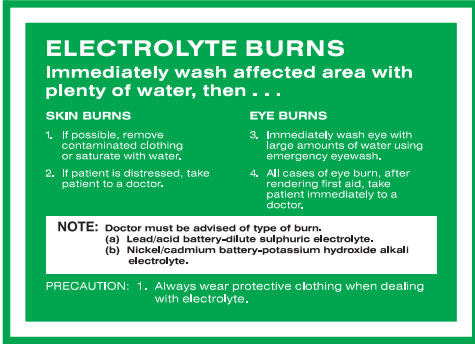

Industrial Safety Signs

First-Aid

SmartSign

Size Code			
A - 600X800mm	B - 450X600mm	C - 300X400mm	D - 150X200mm
Maximum Viewing Distance			
60 Meter	50 Meter	35 Meter	15 meter

ISS - First Aid 0001

ISS - First Aid 0002