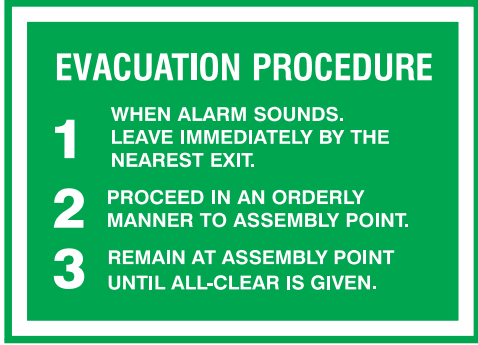

ISS - First Aid 0006