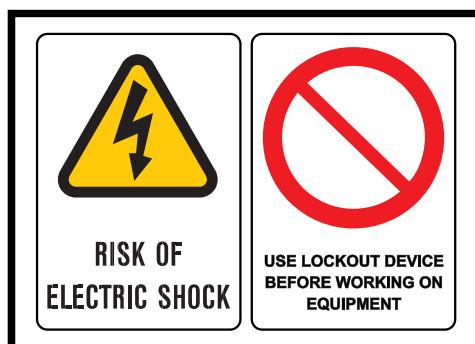

ISS - Multipale 0011