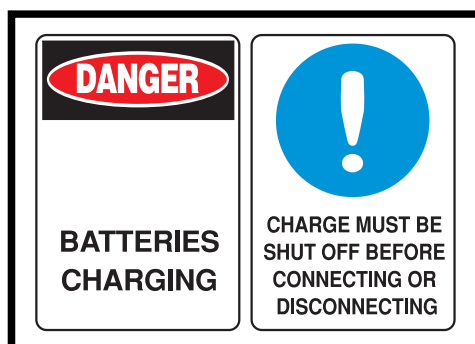

ISS - Multipale 0014