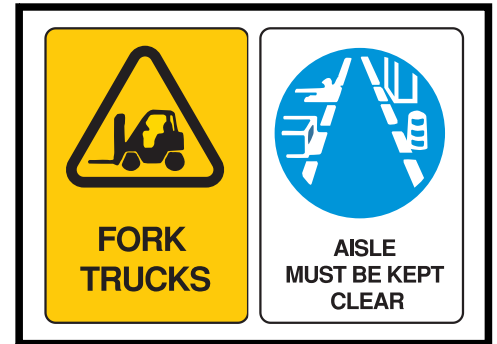

ISS - Multipale 0006