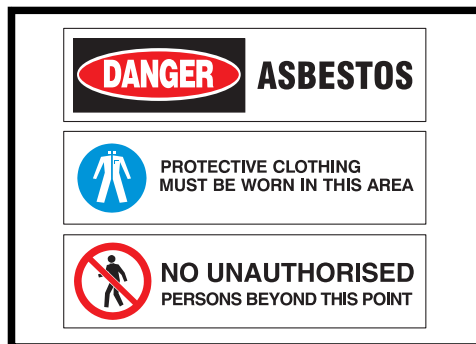

ISS - Multipale 0023